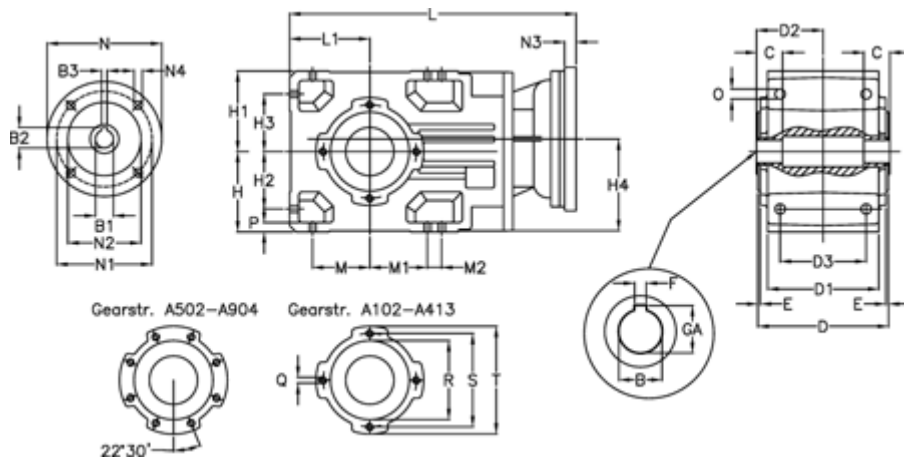

Article number: 29600100964235
 Description: Bevel helical gearbox
 A102UH30-9,6-P90B5

Measures

B = 30	D3 = 75	H3 = 50.0	N1 = 165	S = 100
B1 = 24	Description = A102UH30-xx-P90 B5	H4 = 83.0	N2 = 130	T = 120
B2 = 27.3	E = 3.0	L = 302.0	N3 = 0	
B3 = 8	F = 8	L1 = 70	N4 = M10x12	
C = 18	GA = 33.3	M = 50.0	O = 9.5	
D = 117	H = 70	M1 = 50.0	P = 9	
D1 = 95	H1 = 70	M2 = 0	Q = M8x12	
D2 = 60.0	H2 = 50.0	N = 200	R = 80	